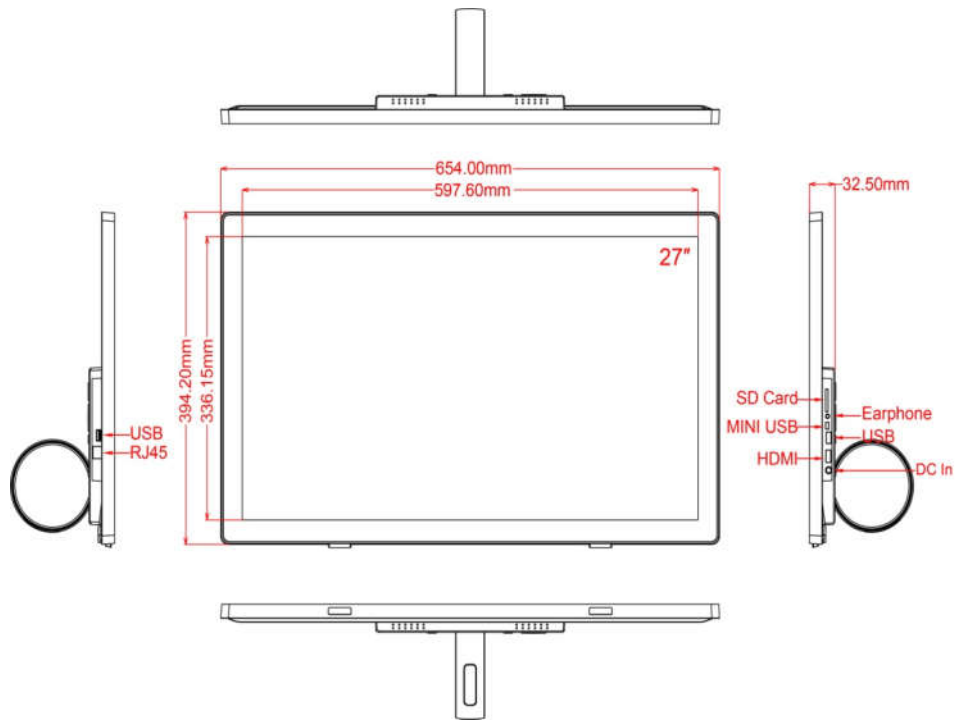

27" ANDROID DIGITAL SIGNAGE with CLOUD CMS

System	CPU	RK3288 Quad Core	CI-2702T
	RAM	2GB	
	Internal memory	16GB	
	Operation system	Android 8.1	
	Touch screen	10-Point Capacitive Touch	
Display	Panel	27" LED Powered LCD Panel	
	Resolution	1920*1080	
	Viewing Angle	85/85/85/85(L/R/U/D)	
	Contrast Ratio	800:1	
	Luminance	250 cdm ²	
	Aspect Ratio	16:9	
Network	WiFi	802.11b/g/n	
	Ethernet	RJ45 (10M/100 Mbps)	
	Bluetooth	Bluetooth 4.0	
Interface	Card Slot	SD Card, Support up to 32GB	
	USB	1 x Mini USB OTG, USB host 2.0 x 2	
	Power Jack	DC Power Input	
	HDMI	HDMI Output	
	Earphone	3.5mm	
Media	Video Format	MPEG-1,MPEG-2,MPEG-4,H.265,H.264,VC-1,VP8	
	Audio Format	MP3/WMA/AAC etc.	
	Photo	JPEG, JPG, PNG, GIF, etc	
Other	Speaker	2x3 W	
	Camera	2.0 M/P, Front Camera	
	VESA Mount	100mmx 100mm	
	Microphone	Yes	
	Language	Multi-language	
	Working Temp	0--40degree	
Accessories	Adapter	Adapter,12V/4A	
	User manual	Yes	
	Stand	Yes (Table-Top)	
Dimension	Product Size	654mm x 394.2mm x 32.5mm (L x W x H)	
	Net Weight	6.5 kg	

LINE DIAGRAM

capitalinfoart