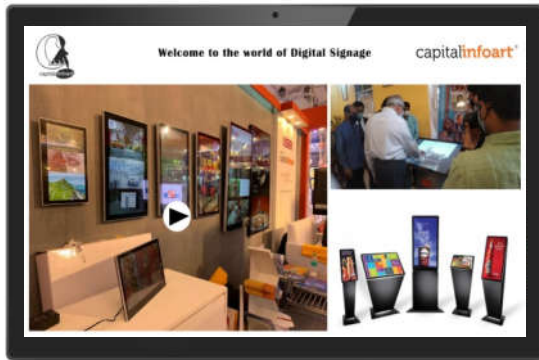

Kiosk Solutions

LED Signage

A wide range of Interactive Kiosk Solutions developed and fabricated in Mixed Medium and are 100% handcrafted with ethnic look and feel. The fabricated stands comes with individual Logo customisation feature for Branding Purpose. The colour and look are also customised for wide range of application as per requirements.

capitalinfoart[®]
Creative digital display solution
www.capitalsignage.com

CREATIVE
DIGITAL DISPLAY
SOLUTIONS

Android Digital Signage | Wall Mount Digital Signage | Interactive Kiosk
Bar-Type Signage | Interactive Digital Monitor | Interactive White Board
Table Top Android Signage | Double Side Android Glass Kiosk | LED Wall
LED Controller | Industrial PC | Cloud Management Application

27" ANDROID DIGITAL SIGNAGE with CLOUD CMS

System	CPU	RK3288 Quad Core	CI-2702T
	RAM	2GB	
	Internal memory	16GB	
	Operation system	Android 8.1	
	Touch screen	10-Point Capacitive Touch	
Display	Panel	27" LED Powered LCD Panel	
	Resolution	1920*1080	
	Viewing Angle	85/85/85/85(L/R/U/D)	
	Contrast Ratio	800:1	
	Luminance	250 cdm ²	
	Aspect Ratio	16:9	
Network	WiFi	802.11b/g/n	
	Ethernet	RJ45 (10M/100 Mbps)	
	Bluetooth	Bluetooth 4.0	
Interface	Card Slot	SD Card, Support up to 32GB	
	USB	1 x Mini USB OTG, USB host 2.0 x 2	
	Power Jack	DC Power Input	
	HDMI	HDMI Output	
	Earphone	3.5mm	
Media	Video Format	MPEG-1,MPEG-2,MPEG-4,H.265,H.264,VC-1,VP8	
	Audio Format	MP3/WMA/AAC etc.	
	Photo	JPEG, JPG, PNG, GIF, etc	
Other	Speaker	2x3 W	
	Camera	2.0 M/P, Front Camera	
	VESA Mount	100mmx 100mm	
	Microphone	Yes	
	Language	Multi-language	
	Working Temp	0--40degree	
Accessories	Adapter	Adapter,12V/4A	
	User manual	Yes	
	Stand	Yes (Table-Top)	
Dimension	Product Size	654mm x 394.2mm x 32.5mm (L x W x H)	
	Net Weight	6.5 kg	