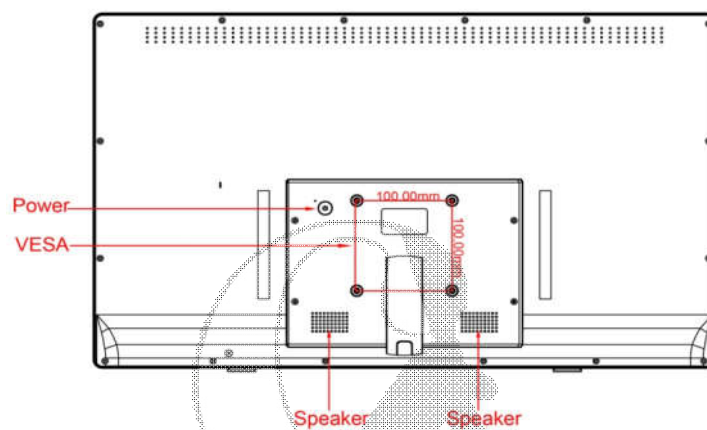

LINE DIAGRAM

capitalinfoart